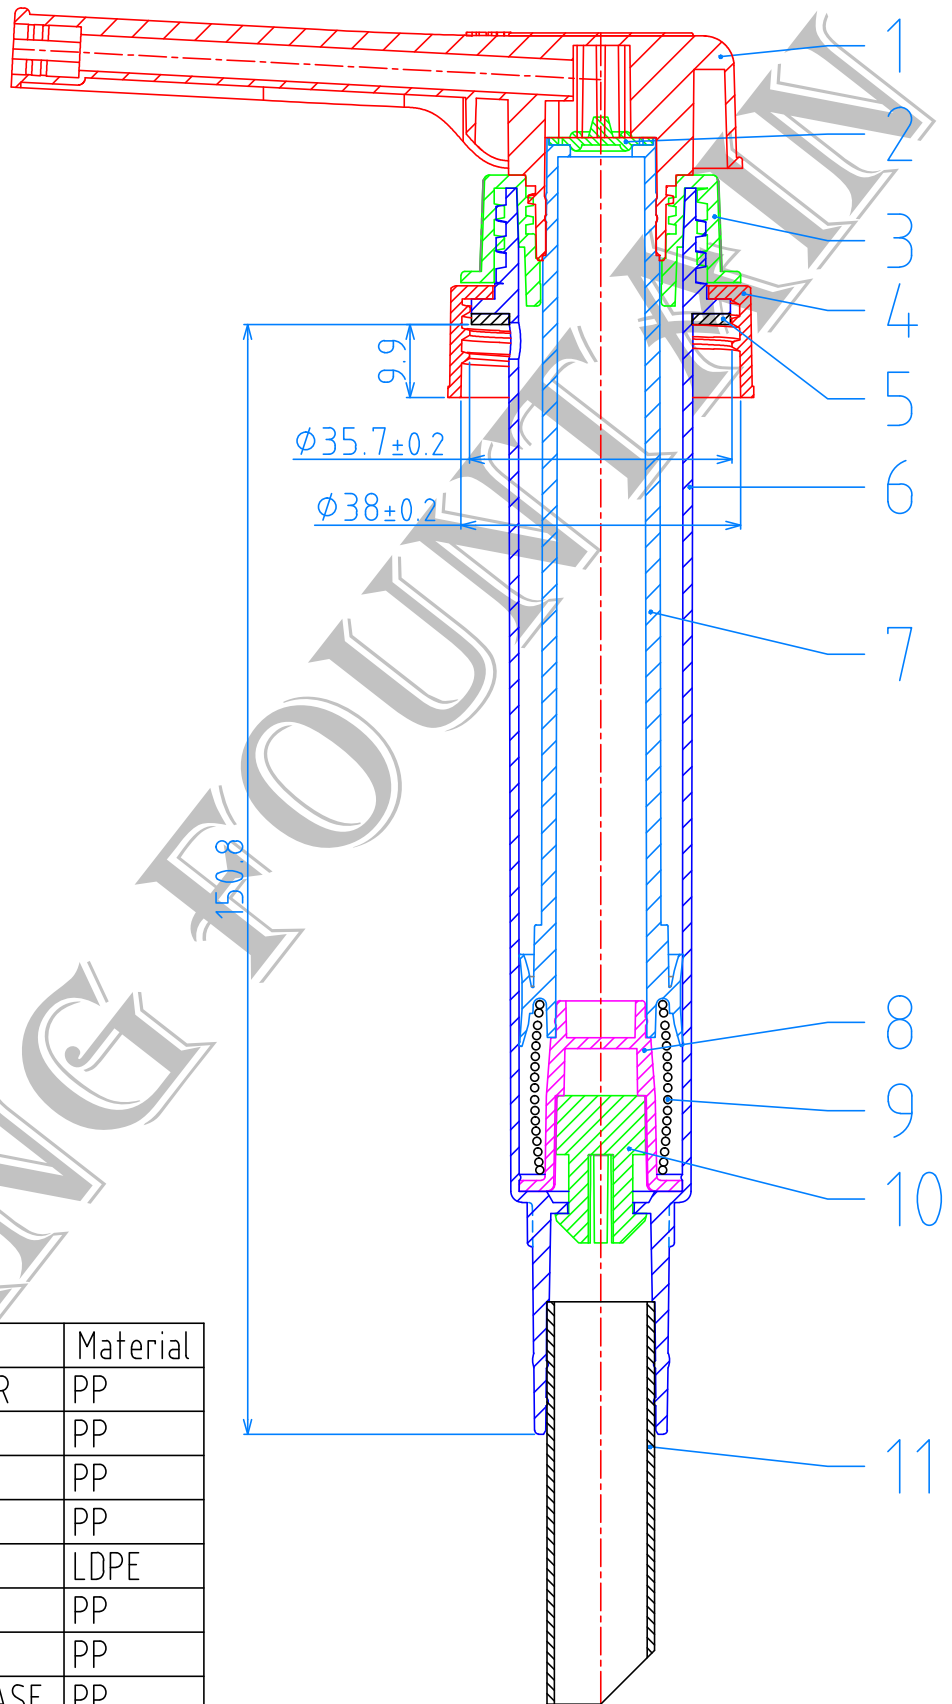

# 30cc Dispenser Pump (C型押頭)

Item	Description	Material
1	按頭 ACTUATOR	PP
2	上閥片 VALVE	PP
3	結合蓋 CHAPLET	PP
4	(38/400)牙蓋 CAP	PP
5	墊片 GASKET	LDPE
6	缸體 HOUSING	PP
7	活塞桿 PLUNGER	PP
8	彈簧座 SPRING BASE	PP
9	彈簧 SPRING	SUS-304
10	浮動閥 VALVE	PP
11	吸管 TUBE	LDPE

Date	2019/11/15
Drawing No.	dp300-c-a1-38001